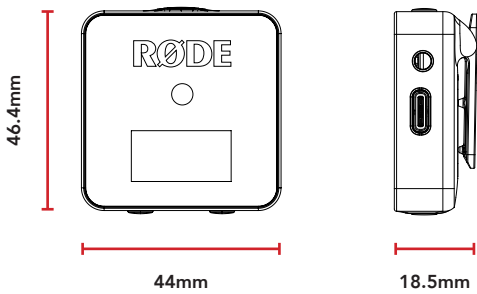

DIMENSIONS

RX