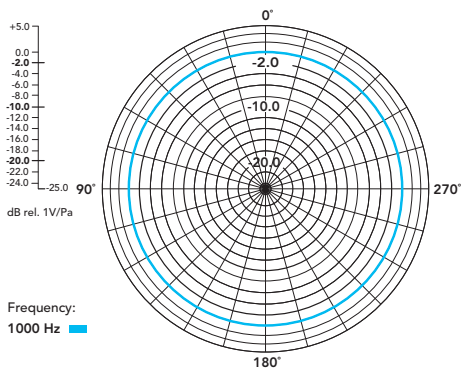

MECHANICAL SPECIFICATIONS

Weight (grams):	TX: 30g	
	RX: 32g	
Dimensions (millimetres):	TX	RX
	Length: 44	Length: 44
	Width: 45.3	Width: 45.5
	Height: 18.3	Height: 18.3
Compatible RØDE Accessories:	Charge Case, Interview GO, FlexClip GO, Mag Clip GO, DCS-1, COLORS 2, SC15, SC16, SC17, SC18, SC19	
	Compatible RØDE Software: RØDE Connect RØDE Central	

WHAT'S IN THE BOX

1 x Receiver

2 x Transmitter

3 x Furry

1 x Carry Pouch

1 x SC5

3 X SC20

DIMENSIONS

RX

TX

POLAR PATTERN

FREQUENCY RESPONSE