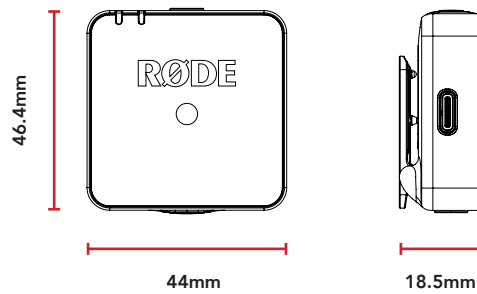

MECHANICAL SPECIFICATIONS

Weight (grams):	TX: 30g	
	RX: 32g	
Dimensions (millimetres):	TX	RX
	Length: 44	Length: 44
	Width: 45.3	Width: 45.5
	Height: 18.3	Height: 18.3
Compatible RØDE Accessories:	Charge Case, Interview GO, FlexClip GO, Mag Clip GO, DCS-1, COLORS 2, SC15, SC16, SC17, SC18, SC19	
	Compatible RØDE Software: RØDE Connect RØDE Central	

WHAT'S IN THE BOX

DIMENSIONS

RX

TX

POLAR PATTERN

FREQUENCY RESPONSE